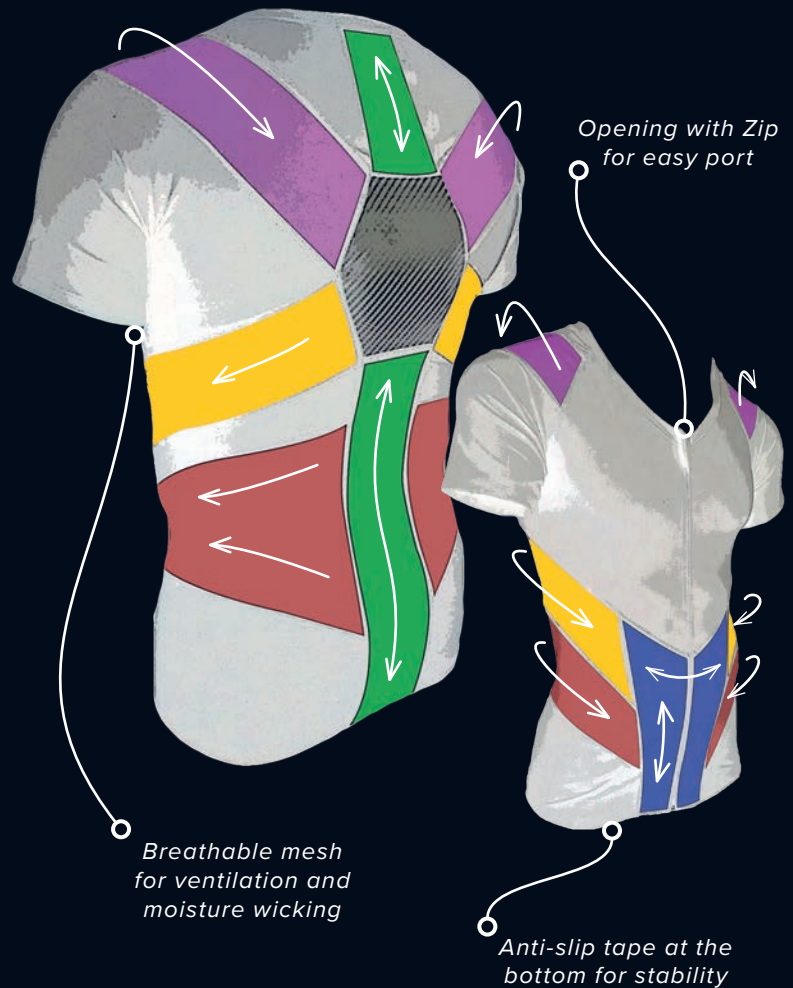

POSTURE
REMINDER T-SHIRT

RELAX  SAN®

POSTURE

REMINDER T-SHIRT

ALIGN
THE SPINE
CORRECTLY

INCREASES
OXYGEN
SUPPLY

MAINTAINING
THE VERTICAL
POSTURE

FLAT STOMACH
EFFECT

ACTIVATE
UNUSED
MUSCLES

HOW DOES IT WORK?

By wrapping the shoulders the elastic bands apply a certain resistance, which forces the wearer to straighten up to no longer feel this traction and resistance which implies a stimulation of the muscles thus activating the inhibited muscles to straighten up thus avoiding the curvature of the arched back.

FEATURES

 Innovative material and blocked for a fixed support bringing closer the shoulder blades

 Elastic bands in breathable mesh supporting the deltoid and trapezius

 Elastic bands for maintaining muscles

 Spine support

 Lumbar support

 Abdominal compression band and flat stomach effect

MD **CE** Medical Device
Dispositivo Medico

POSTURE REMINDER T-SHIRT is a short-sleeved posture shirt that incorporates elastic mapped according to muscle anatomy to support muscles and joints. The elastic bands promote neurological stimulation of the muscles, applying resistance, reminding the wearer to stand up straight naturally so as not to feel any tension. In this way, POSTURE helps promote correct back posture. Thanks to its innovative design, it can improve poor posture, lung function and reduce wearer fatigue.