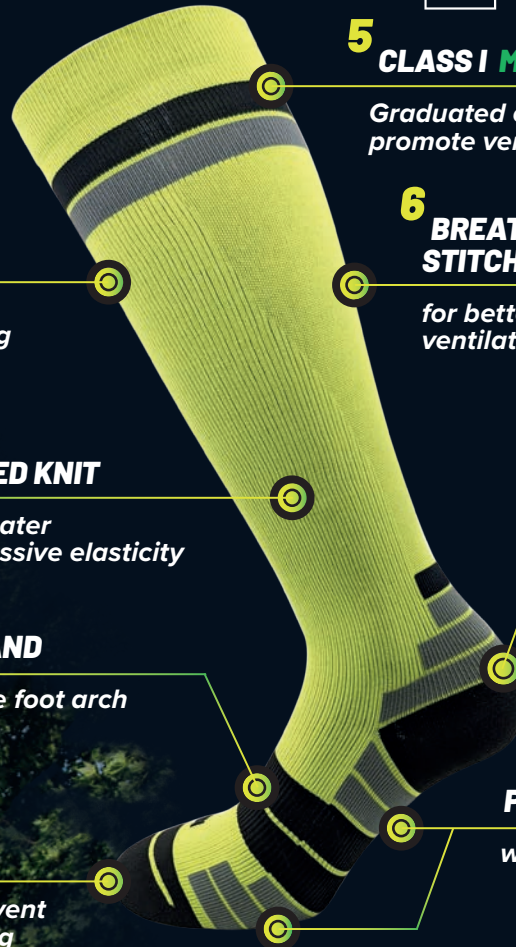

Manufactured with the highly performing Dryarn® fiber

2 RIBBED KNIT

for greater progressive elasticity

3 ELASTIC BAND

to support the foot arch

4 PROTECTIVE ELASTIC TOE

without seam to prevent chafing and blistering