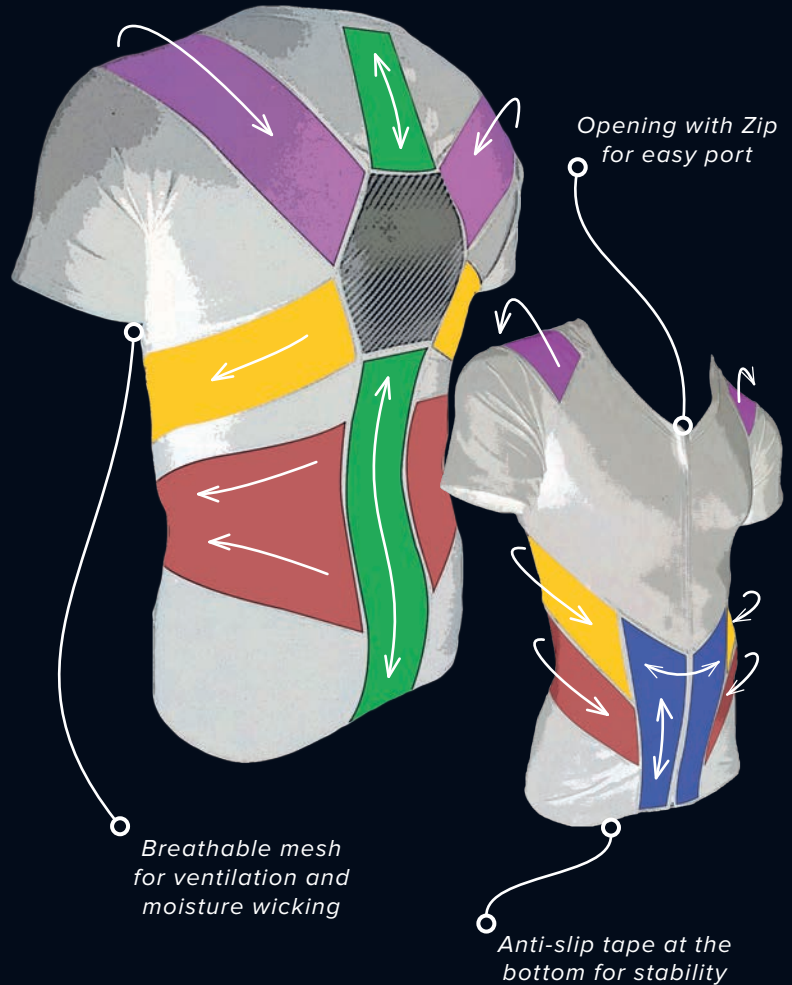

POSTURE
REMINDER T-SHIRT

RELAX  SAN®

RELAXSAN®

POSTURE

REMINDER T-SHIRT

ALIGN
THE SPINE
CORRECTLY

INCREASES
OXYGEN
SUPPLY

MAINTAINING
THE VERTICAL
POSTURE

FLAT STOMACH
EFFECT

ACTIVATE
UNUSED
MUSCLES

HOW DOES IT WORK?

By wrapping the shoulders the elastic bands apply a certain resistance, which forces the wearer to straighten up to no longer feel this traction and resistance which implies a stimulation of the muscles thus activating the inhibited muscles to straighten up thus avoiding the curvature of the arched back.

FEATURES

 Innovative material and blocked for a fixed support bringing closer the shoulder blades

 Elastic bands in breathable mesh supporting the deltoid and trapezius

 Elastic bands for maintaining muscles

 Spine support

 Lumbar support

 Abdominal compression band and flat stomach effect

MD **CE** Medical Device
Dispositivo Medico

POSTURE REMINDER T-SHIRT is a short-sleeved posture shirt that incorporates elastic mapped according to muscle anatomy to support muscles and joints. The elastic bands promote neurological stimulation of the muscles, applying resistance, reminding the wearer to stand up straight naturally so as not to feel any tension. In this way, POSTURE helps promote correct back posture. Thanks to its innovative design, it can improve poor posture, lung function and reduce wearer fatigue.